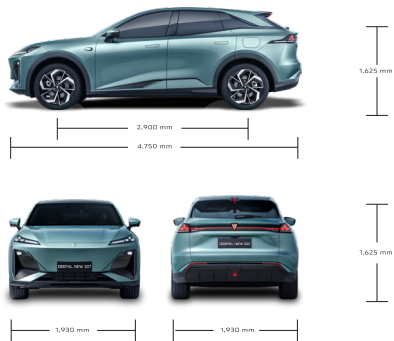

DIMENSION

EXTERIOR COLOR

INTERIOR COLOR

WWW.CHANGAN.CO.TH